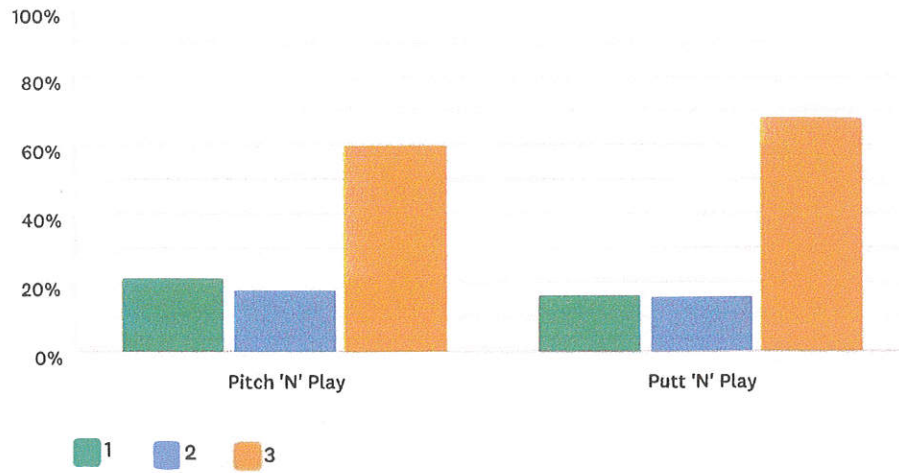

First Baptist Church Survey

Air Gun Range

Answered: 2,273 Skipped: 516

	1	2	3	TOTAL	WEIGHTED AVERAGE
(no label)	50.59% 1,150	21.60% 491	27.80% 632	2,273	0.00

First Baptist Church Survey

Walking Fitness Path

Answered: 2,439 Skipped: 350

	1	2	3	TOTAL	WEIGHTED AVERAGE
(no label)	11.77% 287	16.40% 400	71.83% 1,752	2,439	0.00

First Baptist Church Survey

Exercise Equipment

Answered: 2,386 Skipped: 403

	1	2	3	TOTAL	WEIGHTED AVERAGE
(no label)	16.18% 386	22.21% 530	61.61% 1,470	2,386	0.00

First Baptist Church Survey

Golf

Answered: 2,439 Skipped: 350

	1	2	3	TOTAL
Pitch 'N' Play	21.67% 499	18.15% 418	60.18% 1,386	2,303
Putt 'N' Play	16.36% 381	15.76% 367	67.88% 1,581	2,329

First Baptist Church Survey