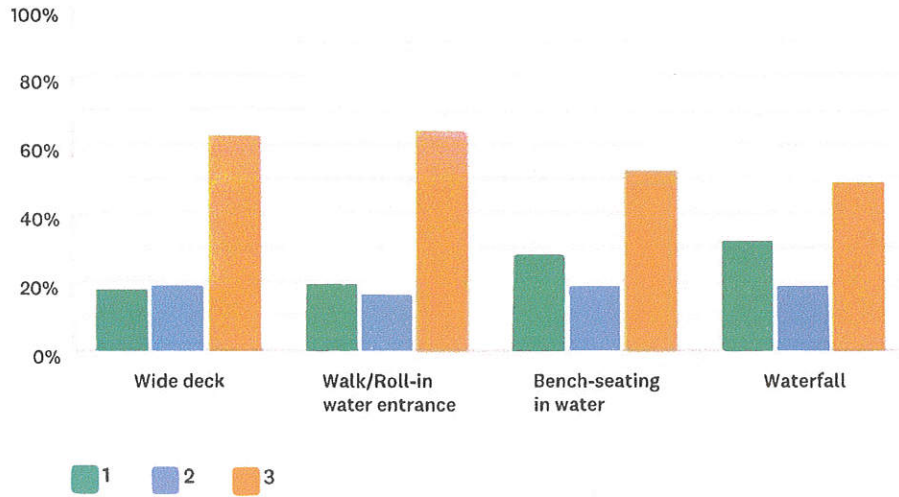

OUR MISSION

To create and implement excellent recreational opportunities that promote an active and healthy lifestyle.

First Baptist Church Survey

Pool Type

Answered: 2,453 Skipped: 336

	1	2	3	TOTAL		
Family	38.11%	15.73%	46.15%	763	924	2,002
Adult 30 years and older	21.22%	12.33%	66.45%	432	1,353	2,036

First Baptist Church Survey

Fenney Resort-style Pool

Answered: 2,422 Skipped: 367

	1	2	3	TOTAL
Wide deck	18.24% 424	19.06% 443	62.69% 1,457	2,324
Walk/Roll-in water entrance	19.31% 445	16.45% 379	64.24% 1,480	2,304
Bench-seating in water	28.23% 638	19.25% 435	52.52% 1,187	2,260
Waterfall	31.94% 726	18.92% 430	49.14% 1,117	2,273