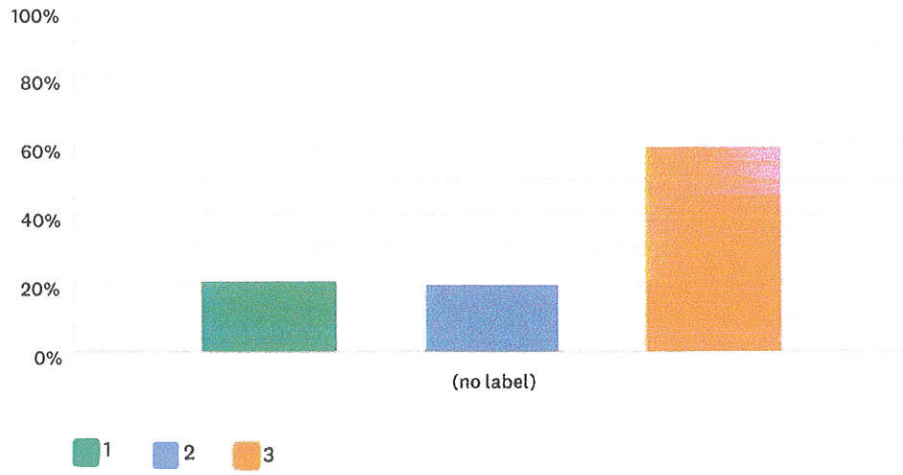

First Baptist Church Survey

Pavilion / Restrooms

Answered: 2,386 Skipped: 403

	1	2	3	TOTAL	WEIGHTED AVERAGE
(no label)	8.47%	9.85%	81.68%	2,386	0.00
	202	235	1,949		

First Baptist Church Survey

Snack Bar & Grill

Answered: 2,454 Skipped: 335

	1	2	3	TOTAL	WEIGHTED AVERAGE
(no label)	20.74% 509	19.56% 480	59.70% 1,465	2,454	0.00

First Baptist Church Survey

Archery Range

Answered: 2,273 Skipped: 516

	1	2	3	TOTAL	WEIGHTED AVERAGE
(no label)	45.84% 1,042	28.11% 639	26.04% 592	2,273	0.00