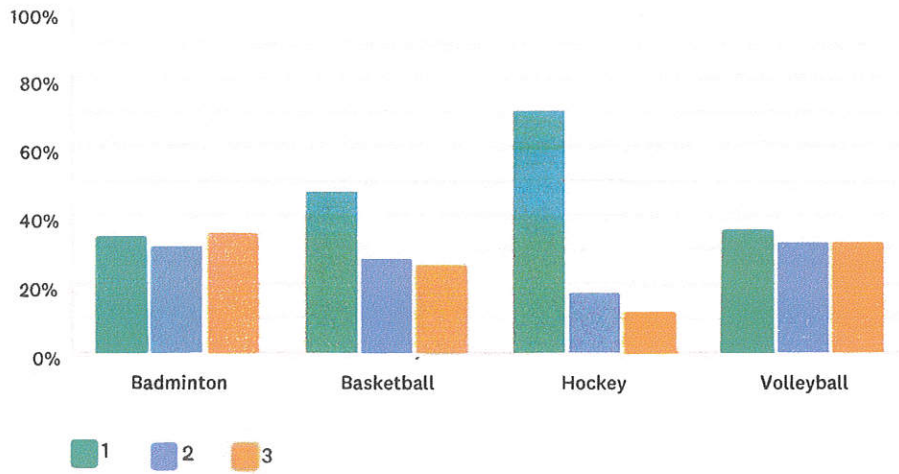

	1	2	3	TOTAL	WEIGHTED AVERAGE
(no label)	10.67% 259	17.79% 432	71.54% 1,737	2,428	0.00

First Baptist Church Survey

Game Room (Retro Arcade)

Answered: 2,451 Skipped: 338

	1	2	3	TOTAL
Air Hockey	48.25% 1,062	24.67% 543	27.08% 596	2,201
Billard Table	39.95% 879	29.64% 652	30.41% 669	2,200
Bowling Machine	40.37% 884	27.17% 595	32.47% 711	2,190
Darts (traditional and electronic)	35.39% 779	33.98% 748	30.62% 674	2,201
Foosball	54.72% 1,170	24.84% 531	20.44% 437	2,138
Jukebox	47.82% 1,033	25.79% 557	26.39% 570	2,160
Karaoke	61.73% 1,305	21.52% 455	16.75% 354	2,114
Pinball Machine	42.48% 927	26.21% 572	31.30% 683	2,182
Shuffleboard Table	30.13% 689	26.41% 604	43.46% 994	2,287

First Baptist Church Survey

Game Room (Sport Court)

Answered: 2,303 Skipped: 486

	1	2	3	TOTAL
Badminton	33.94% 744	31.25% 685	34.81% 763	2,192
Basketball	47.05% 997	27.61% 585	25.34% 537	2,119
Hockey	70.25% 1,431	17.67% 360	12.08% 246	2,037
Volleyball	35.77% 784	32.44% 711	31.80% 697	2,192