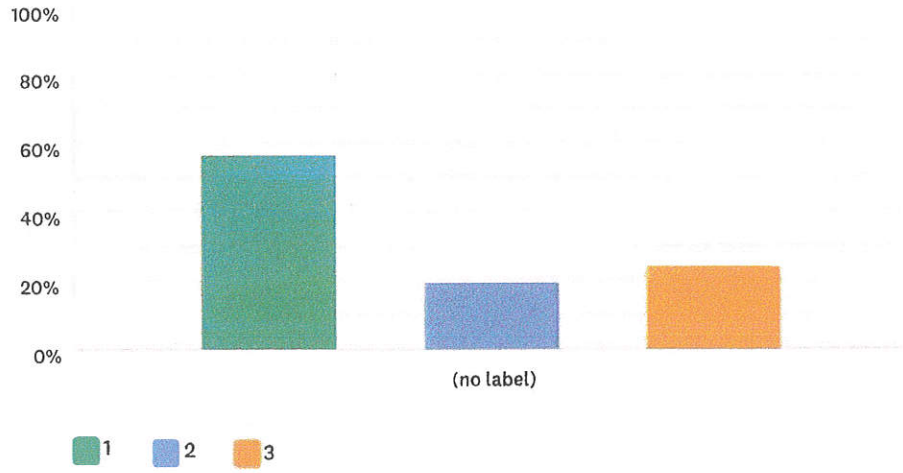

RC Car Track

Answered: 2,156 Skipped: 633

	1	2	3	TOTAL	WEIGHTED AVERAGE
(no label)	59.37% 1,280	21.89% 472	18.74% 404	2,156	0.00

First Baptist Church Survey

Fire Pit

Answered: 2,286 Skipped: 503

	1	2	3	TOTAL	WEIGHTED AVERAGE
(no label)	37.23% 851	26.03% 595	36.75% 840	2,286	0.00

First Baptist Church Survey

Children's Playground

Answered: 2,245 Skipped: 544

	1	2	3	TOTAL	WEIGHTED AVERAGE
(no label)	56.70% 1,273	19.47% 437	23.83% 535	2,245	0.00

First Baptist Church Survey

Dog Park

Answered: 2,317 Skipped: 472