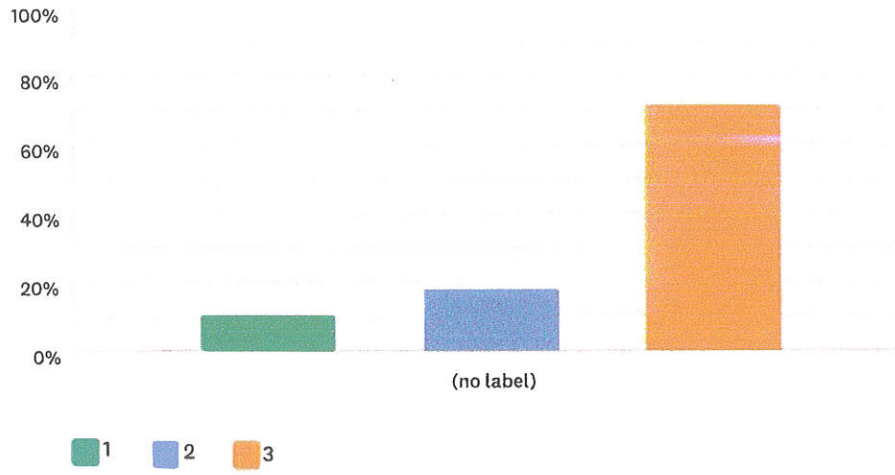

First Baptist Church Survey

Card Room (Pre-Set)

Answered: 2,356 Skipped: 433

	1	2	3	TOTAL	WEIGHTED AVERAGE
(no label)	28.78% 678	34.63% 816	36.59% 862	2,356	0.00

First Baptist Church Survey

Multi-Use Room

Answered: 2,428 Skipped: 361

	1	2	3	TOTAL	WEIGHTED AVERAGE
(no label)	10.67% 259	17.79% 432	71.54% 1,737	2,428	0.00

First Baptist Church Survey

Game Room (Retro Arcade)

Answered: 2,451 Skipped: 338

	1	2	3	TOTAL
Air Hockey	48.25% 1,062	24.67% 543	27.08% 596	2,201
Billard Table	39.95% 879	29.64% 652	30.41% 669	2,200
Bowling Machine	40.37% 884	27.17% 595	32.47% 711	2,190
Darts (traditional and electronic)	35.39% 779	33.98% 748	30.62% 674	2,201
Foosball	54.72% 1,170	24.84% 531	20.44% 437	2,138
Jukebox	47.82% 1,033	25.79% 557	26.39% 570	2,160
Karaoke	61.73% 1,305	21.52% 455	16.75% 354	2,114
Pinball Machine	42.48% 927	26.21% 572	31.30% 683	2,182
Shuffleboard Table	30.13% 689	26.41% 604	43.46% 994	2,287