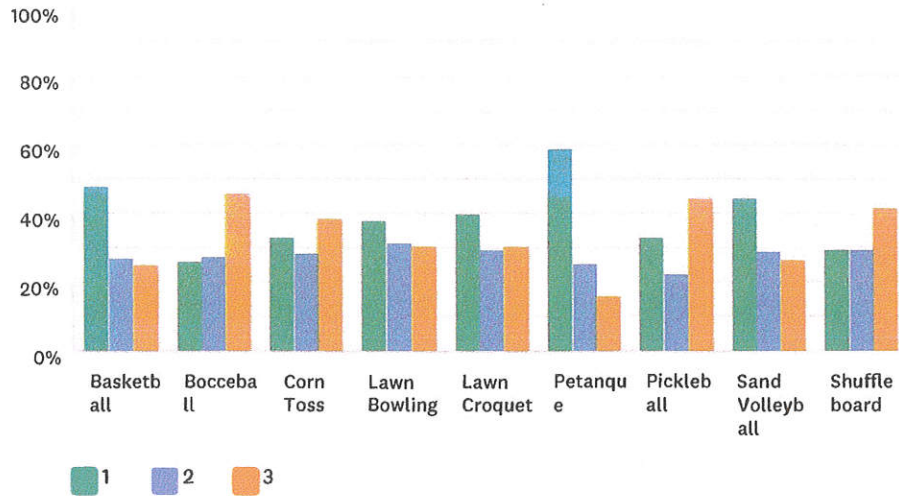

1 2 3

	1	2	3	TOTAL	WEIGHTED AVERAGE
(no label)	36.43% 856	15.19% 357	48.38% 1,137	2,350	0.00

First Baptist Church Survey

Children's Splash Park

Answered: 2,244 Skipped: 545

1 2 3

	1	2	3	TOTAL	WEIGHTED AVERAGE
(no label)	60.38% 1,355	17.42% 391	22.19% 498	2,244	0.00

First Baptist Church Survey

Dog Pool

Answered: 2,245 Skipped: 544

	1	2	3	TOTAL	WEIGHTED AVERAGE
(no label)	66.06% 1,483	10.51% 236	23.43% 526	2,245	0.00

First Baptist Church Survey

Courts

Answered: 2,482 Skipped: 307

	1	2	3	TOTAL	
Basketball	47.95%	26.98%	25.07%		
	1,027	578	537		2,142
Bocceball	26.19%	27.65%	46.16%		
	594	627	1,047		2,268
Corn Toss	32.99%	28.56%	38.45%		
	737	638	859		2,234
Lawn Bowling	38.10%	31.48%	30.42%		
	829	685	662		2,176
Lawn Croquet	40.04%	29.64%	30.33%		
	874	647	662		2,183
Petanque	58.80%	25.28%	15.92%		
	1,193	513	323		2,029
Pickleball	32.99%	22.63%	44.38%		
	742	509	998		2,249
Sand Volleyball	44.71%	29.02%	26.28%		
	963	625	566		2,154
Shuffleboard	29.26%	29.35%	41.39%		
	649	651	918		2,218

First Baptist Church Survey

Tennis

Answered: 2,260 Skipped: 529

	1	2	3	TOTAL
Platform	55.24% 1,196	22.08% 478	22.68% 491	2,165
Beach	62.73% 1,333	18.40% 391	18.87% 401	2,125
Regulation	58.42% 1,231	20.41% 430	21.17% 446	2,107