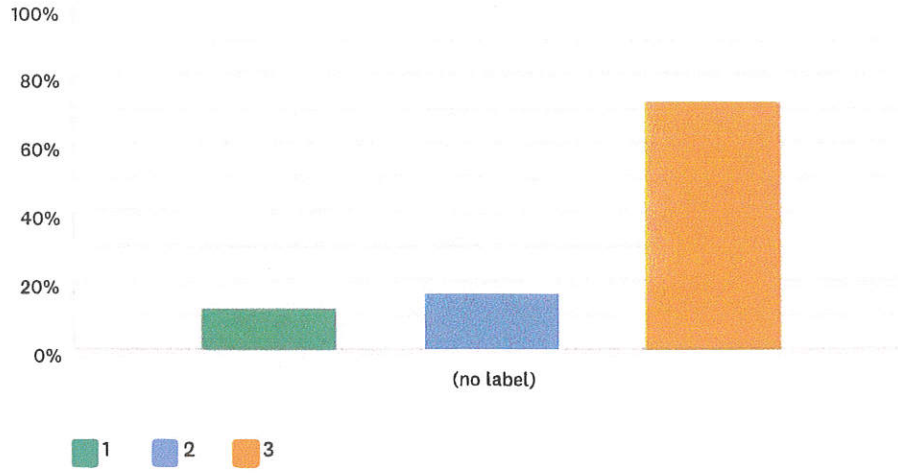

Answered: 2,454 Skipped: 335

	1	2	3	TOTAL	WEIGHTED AVERAGE
(no label)	20.74% 509	19.56% 480	59.70% 1,465	2,454	0.00

First Baptist Church Survey

Archery Range

Answered: 2,273 Skipped: 516

	1	2	3	TOTAL	WEIGHTED AVERAGE
(no label)	45.84% 1,042	28.11% 639	26.04% 592	2,273	0.00

First Baptist Church Survey

Air Gun Range

Answered: 2,273 Skipped: 516

	1	2	3	TOTAL	WEIGHTED AVERAGE
(no label)	50.59% 1,150	21.60% 491	27.80% 632	2,273	0.00

First Baptist Church Survey

Walking Fitness Path

Answered: 2,439 Skipped: 350

	1	2	3	TOTAL	WEIGHTED AVERAGE
(no label)	11.77% 287	16.40% 400	71.83% 1,752	2,439	0.00

First Baptist Church Survey

Exercise Equipment

Answered: 2,386 Skipped: 403

	1	2	3	TOTAL	WEIGHTED AVERAGE
(no label)	16.18% 386	22.21% 530	61.61% 1,470	2,386	0.00