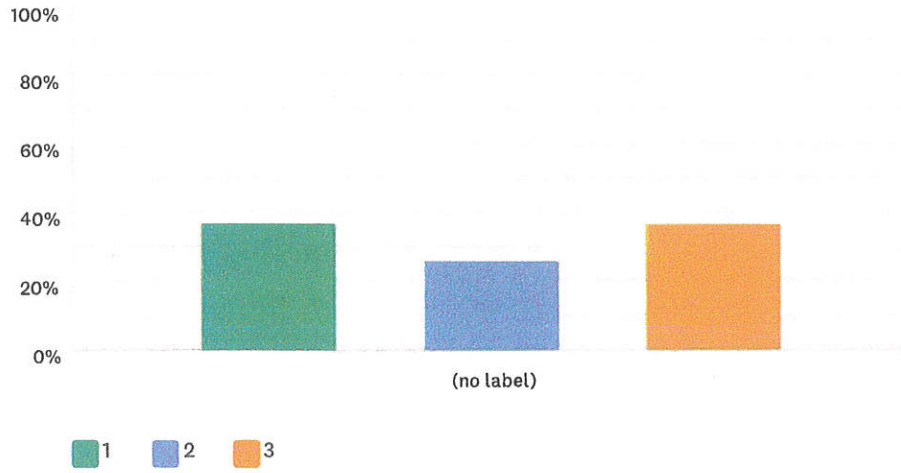

RC Car Track

Answered: 2,156 Skipped: 633

	1	2	3	TOTAL	WEIGHTED AVERAGE
(no label)	59.37% 1,280	21.89% 472	18.74% 404	2,156	0.00

First Baptist Church Survey

Fire Pit

Answered: 2,286 Skipped: 503

	1	2	3	TOTAL	WEIGHTED AVERAGE
(no label)	37.23% 851	26.03% 595	36.75% 840	2,286	0.00