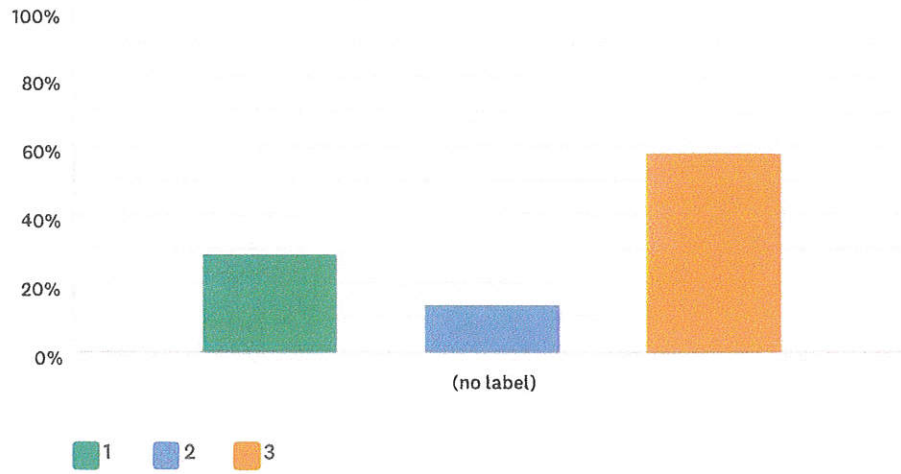

First Baptist Church Survey

Indoor Pool

Answered: 2,366 Skipped: 423

	1	2	3	TOTAL	WEIGHTED AVERAGE
(no label)	28.28%	13.95%	57.78%	2,366	0.00
	669	330	1,367