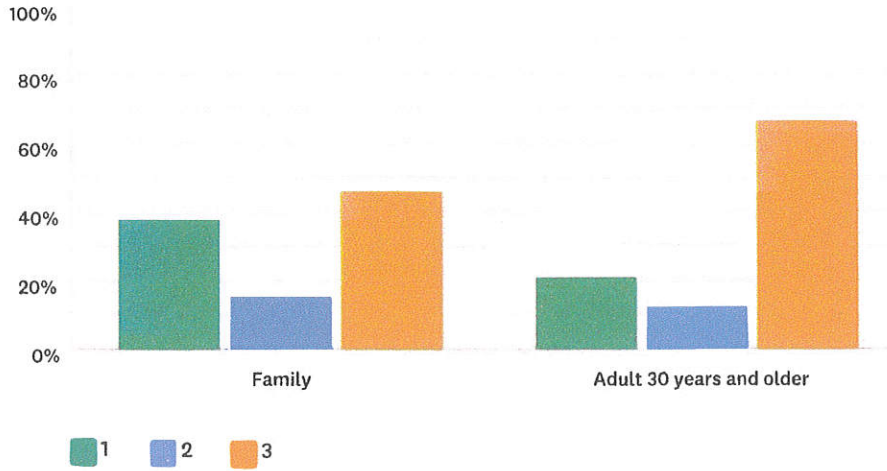

OUR MISSION

To create and implement excellent recreational opportunities that promote an active and healthy lifestyle.

First Baptist Church Survey

Pool Type

Answered: 2,453 Skipped: 336

	1	2	3	TOTAL		
Family	38.11%	15.73%	46.15%	763	924	2,002
Adult 30 years and older	21.22%	12.33%	66.45%	432	1,353	2,036