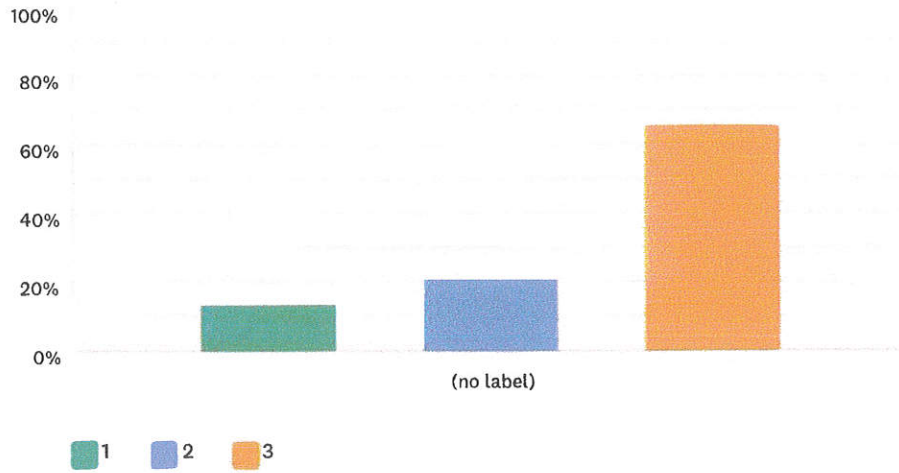

	1	2	3	TOTAL	WEIGHTED AVERAGE
(no label)	10.67% 259	17.79% 432	71.54% 1,737	2,428	0.00

First Baptist Church Survey

Game Room (Retro Arcade)

Answered: 2,451 Skipped: 338

	1	2	3	TOTAL
Air Hockey	48.25% 1,062	24.67% 543	27.08% 596	2,201
Billard Table	39.95% 879	29.64% 652	30.41% 669	2,200
Bowling Machine	40.37% 884	27.17% 595	32.47% 711	2,190
Darts (traditional and electronic)	35.39% 779	33.98% 748	30.62% 674	2,201
Foosball	54.72% 1,170	24.84% 531	20.44% 437	2,138
Jukebox	47.82% 1,033	25.79% 557	26.39% 570	2,160
Karaoke	61.73% 1,305	21.52% 455	16.75% 354	2,114
Pinball Machine	42.48% 927	26.21% 572	31.30% 683	2,182
Shuffleboard Table	30.13% 689	26.41% 604	43.46% 994	2,287

First Baptist Church Survey

Game Room (Sport Court)

Answered: 2,303 Skipped: 486

	1	2	3	TOTAL
Badminton	33.94% 744	31.25% 685	34.81% 763	2,192
Basketball	47.05% 997	27.61% 585	25.34% 537	2,119
Hockey	70.25% 1,431	17.67% 360	12.08% 246	2,037
Volleyball	35.77% 784	32.44% 711	31.80% 697	2,192

First Baptist Church Survey

Kitchen Area

Answered: 2,452 Skipped: 337

	1	2	3	TOTAL	WEIGHTED AVERAGE
(no label)	13.58% 333	21.13% 518	65.29% 1,601	2,452	0.00

First Baptist Church Survey

Internet Library

Answered: 2,291 Skipped: 498