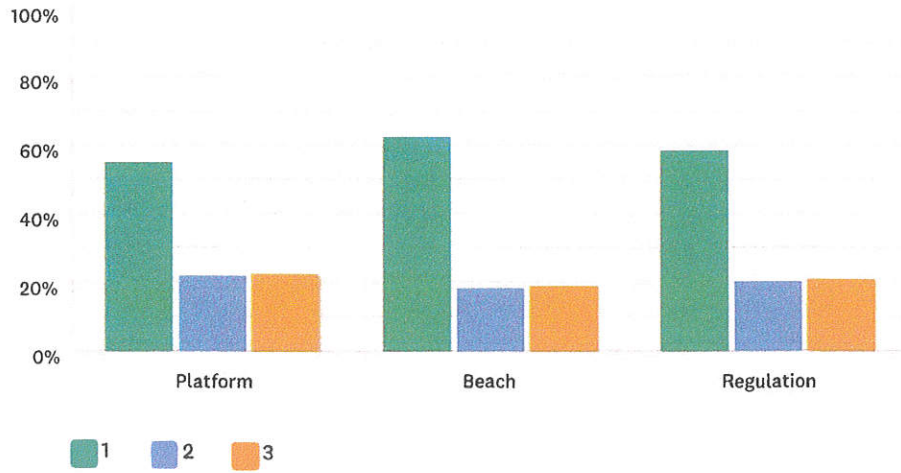

First Baptist Church Survey

Tennis

Answered: 2,260 Skipped: 529

	1	2	3	TOTAL
Platform	55.24% 1,196	22.08% 478	22.68% 491	2,165
Beach	62.73% 1,333	18.40% 391	18.87% 401	2,125
Regulation	58.42% 1,231	20.41% 430	21.17% 446	2,107