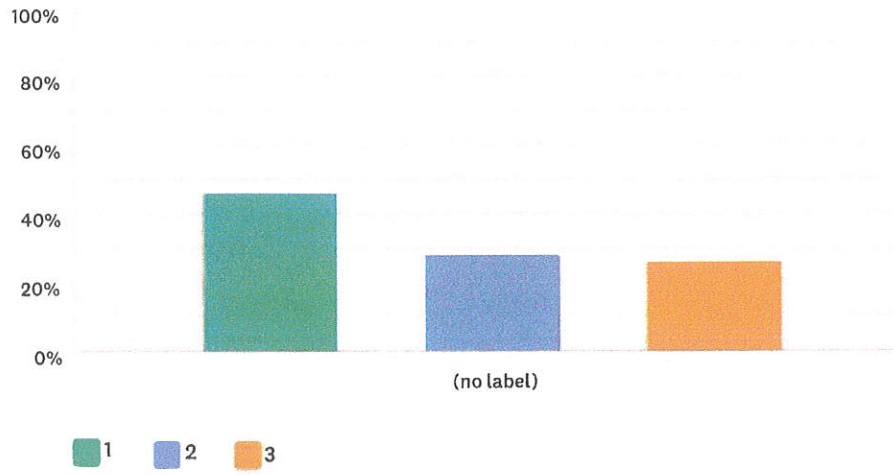

Answered: 2,454 Skipped: 335

	1	2	3	TOTAL	WEIGHTED AVERAGE
(no label)	20.74% 509	19.56% 480	59.70% 1,465	2,454	0.00

First Baptist Church Survey

Archery Range

Answered: 2,273 Skipped: 516

	1	2	3	TOTAL	WEIGHTED AVERAGE
(no label)	45.84% 1,042	28.11% 639	26.04% 592	2,273	0.00

First Baptist Church Survey

Air Gun Range

Answered: 2,273 Skipped: 516

	1	2	3	TOTAL	WEIGHTED AVERAGE
(no label)	50.59% 1,150	21.60% 491	27.80% 632	2,273	0.00

First Baptist Church Survey

Walking Fitness Path