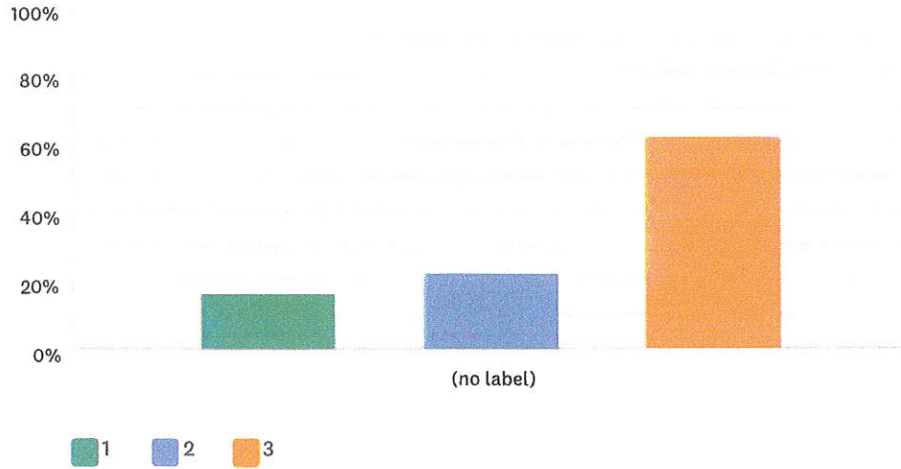

Answered: 2,439 Skipped: 350

	1	2	3	TOTAL	WEIGHTED AVERAGE
(no label)	11.77% 287	16.40% 400	71.83% 1,752	2,439	0.00

First Baptist Church Survey

Exercise Equipment

Answered: 2,386 Skipped: 403

	1	2	3	TOTAL	WEIGHTED AVERAGE
(no label)	16.18% 386	22.21% 530	61.61% 1,470	2,386	0.00