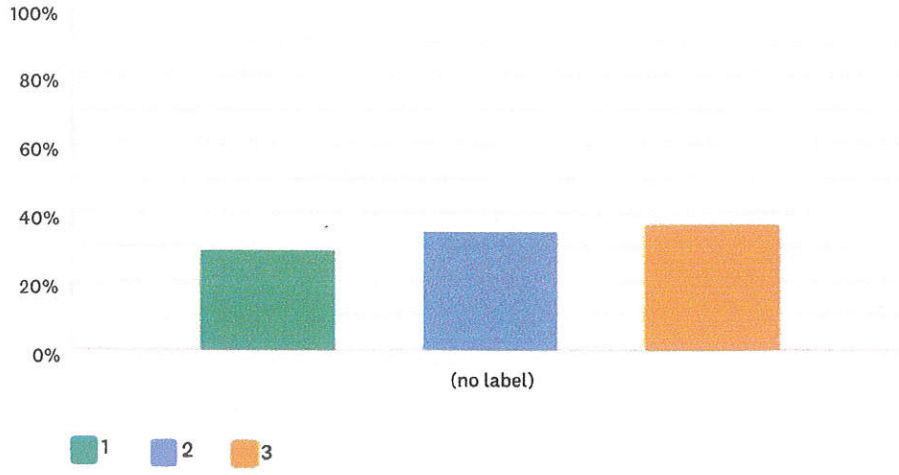

First Baptist Church Survey

Card Room (Pre-Set)

Answered: 2,356 Skipped: 433

	1	2	3	TOTAL	WEIGHTED AVERAGE
(no label)	28.78% 678	34.63% 816	36.59% 862	2,356	0.00