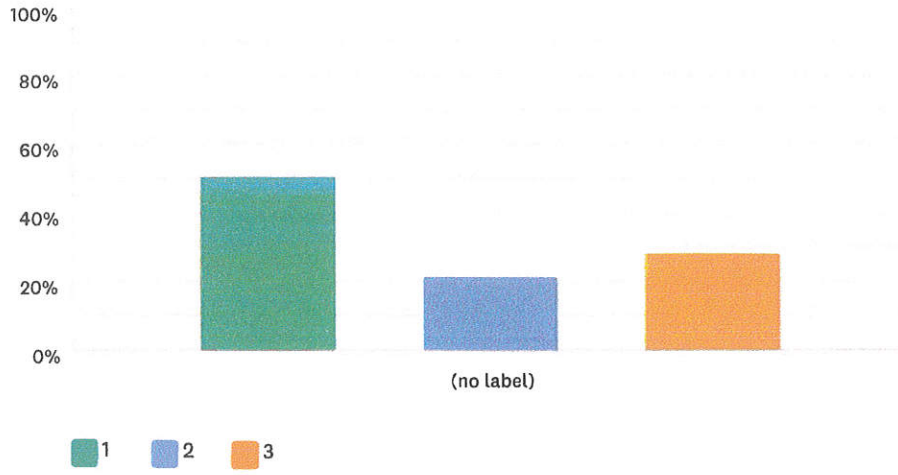

First Baptist Church Survey

Air Gun Range

Answered: 2,273 Skipped: 516

	1	2	3	TOTAL	WEIGHTED AVERAGE
(no label)	50.59% 1,150	21.60% 491	27.80% 632	2,273	0.00