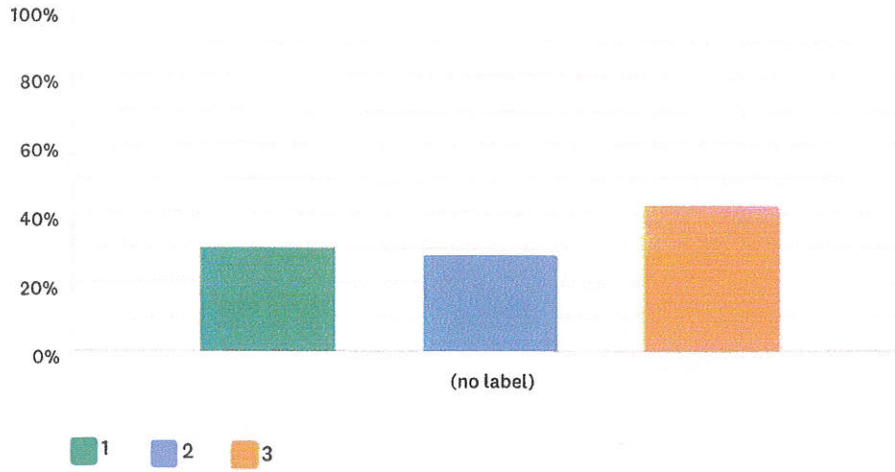

First Baptist Church Survey

Arts & Crafts Room

Answered: 2,420 Skipped: 369

	1	2	3	TOTAL	WEIGHTED AVERAGE
(no label)	29.83% 722	27.81% 673	42.36% 1,025	2,420	0.00