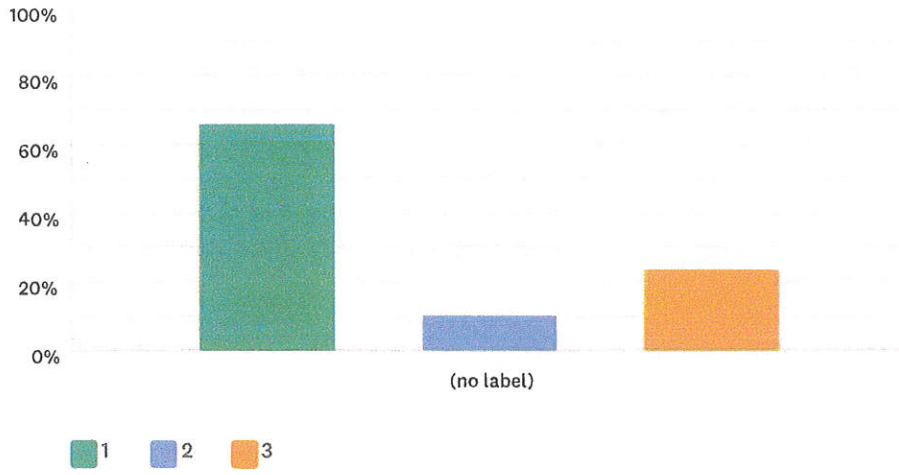

1 2 3

	1	2	3	TOTAL	WEIGHTED AVERAGE
(no label)	36.43% 856	15.19% 357	48.38% 1,137	2,350	0.00

First Baptist Church Survey

Children's Splash Park

Answered: 2,244 Skipped: 545

1 2 3

	1	2	3	TOTAL	WEIGHTED AVERAGE
(no label)	60.38% 1,355	17.42% 391	22.19% 498	2,244	0.00

First Baptist Church Survey

Dog Pool

Answered: 2,245 Skipped: 544

	1	2	3	TOTAL	WEIGHTED AVERAGE
(no label)	66.06% 1,483	10.51% 236	23.43% 526	2,245	0.00

First Baptist Church Survey

Courts

Answered: 2,482 Skipped: 307