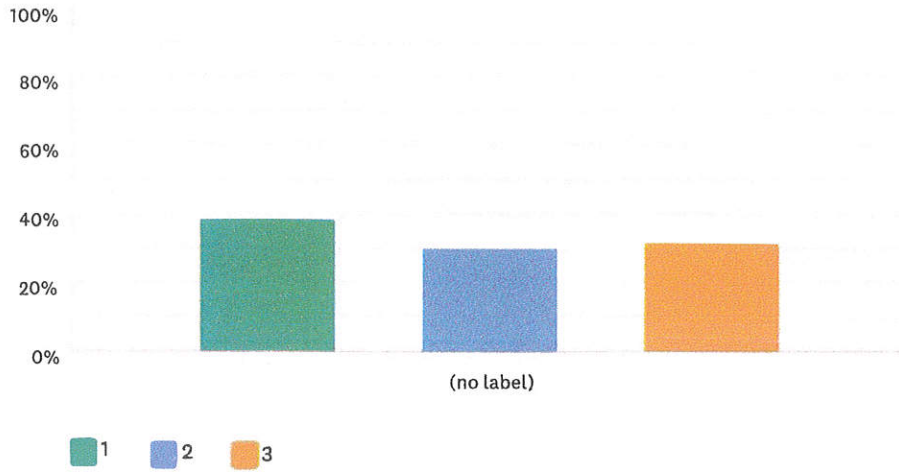

First Baptist Church Survey

Billiard Room

Answered: 2,376 Skipped: 413

	1	2	3	TOTAL	WEIGHTED AVERAGE
(no label)	38.55%	30.05%	31.40%	2,376	0.00
	916	714	746		

Table Tennis

There were multiple responses requesting to have table tennis as an amenity within the new Recreation Center