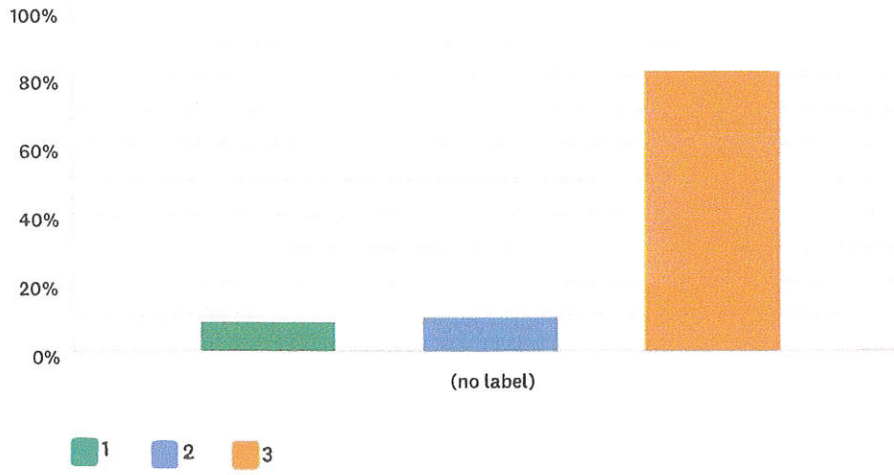

First Baptist Church Survey

Pavilion / Restrooms

Answered: 2,386 Skipped: 403

	1	2	3	TOTAL	WEIGHTED AVERAGE
(no label)	8.47%	9.85%	81.68%	2,386	0.00
	202	235	1,949