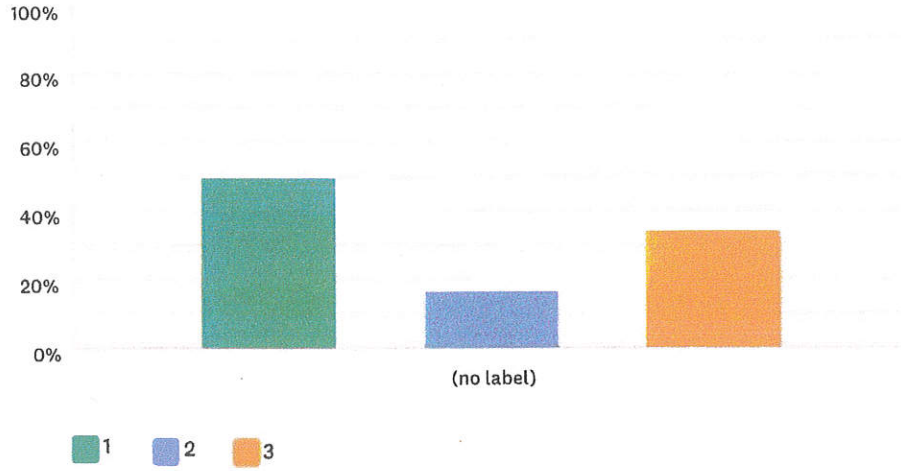

First Baptist Church Survey

Children's Playground

Answered: 2,245 Skipped: 544

	1	2	3	TOTAL	WEIGHTED AVERAGE
(no label)	56.70% 1,273	19.47% 437	23.83% 535	2,245	0.00

First Baptist Church Survey

Dog Park

Answered: 2,317 Skipped: 472