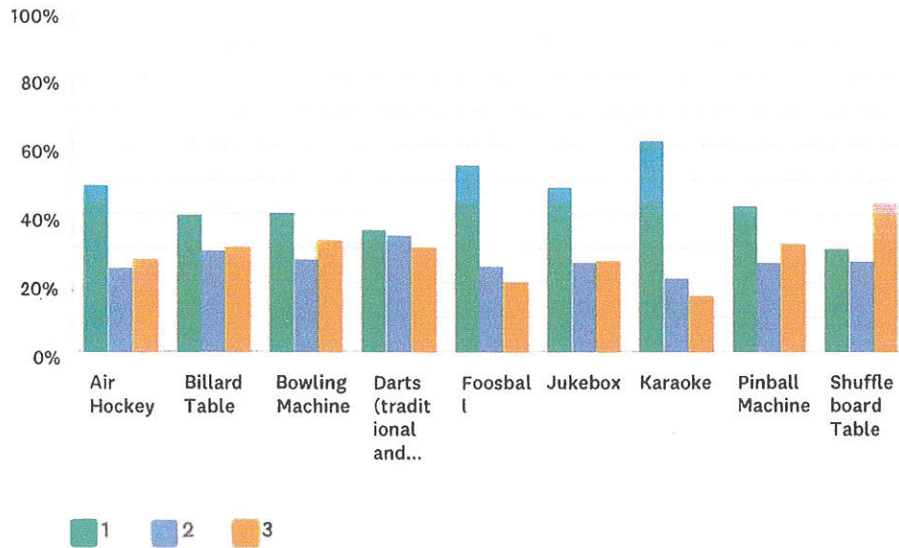

First Baptist Church Survey

Billiard Room

Answered: 2,376 Skipped: 413

	1	2	3	TOTAL	WEIGHTED AVERAGE
(no label)	38.55%	30.05%	31.40%	2,376	0.00
	916	714	746		

****Table Tennis****

****There were multiple responses requesting to have table tennis as an amenity within the new Recreation Center****

First Baptist Church Survey

Card Room (Pre-Set)

Answered: 2,356 Skipped: 433

	1	2	3	TOTAL	WEIGHTED AVERAGE
(no label)	28.78% 678	34.63% 816	36.59% 862	2,356	0.00

First Baptist Church Survey

Multi-Use Room

Answered: 2,428 Skipped: 361

	1	2	3	TOTAL	WEIGHTED AVERAGE
(no label)	10.67% 259	17.79% 432	71.54% 1,737	2,428	0.00

First Baptist Church Survey

Game Room (Retro Arcade)

Answered: 2,451 Skipped: 338

	1	2	3	TOTAL
Air Hockey	48.25% 1,062	24.67% 543	27.08% 596	2,201
Billard Table	39.95% 879	29.64% 652	30.41% 669	2,200
Bowling Machine	40.37% 884	27.17% 595	32.47% 711	2,190
Darts (traditional and electronic)	35.39% 779	33.98% 748	30.62% 674	2,201
Foosball	54.72% 1,170	24.84% 531	20.44% 437	2,138
Jukebox	47.82% 1,033	25.79% 557	26.39% 570	2,160
Karaoke	61.73% 1,305	21.52% 455	16.75% 354	2,114
Pinball Machine	42.48% 927	26.21% 572	31.30% 683	2,182
Shuffleboard Table	30.13% 689	26.41% 604	43.46% 994	2,287