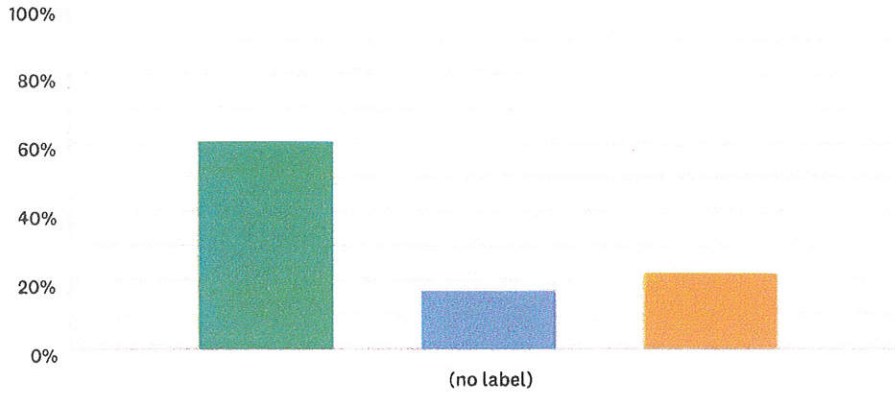

First Baptist Church Survey

Indoor Pool

Answered: 2,366 Skipped: 423

	1	2	3	TOTAL	WEIGHTED AVERAGE
(no label)	28.28%	13.95%	57.78%	2,366	0.00
	669	330	1,367		

First Baptist Church Survey

Jacuzzi Hot Tub

Answered: 2,350 Skipped: 439

1 2 3

	1	2	3	TOTAL	WEIGHTED AVERAGE
(no label)	36.43% 856	15.19% 357	48.38% 1,137	2,350	0.00

First Baptist Church Survey

Children's Splash Park

Answered: 2,244 Skipped: 545

1 2 3

	1	2	3	TOTAL	WEIGHTED AVERAGE
(no label)	60.38% 1,355	17.42% 391	22.19% 498	2,244	0.00