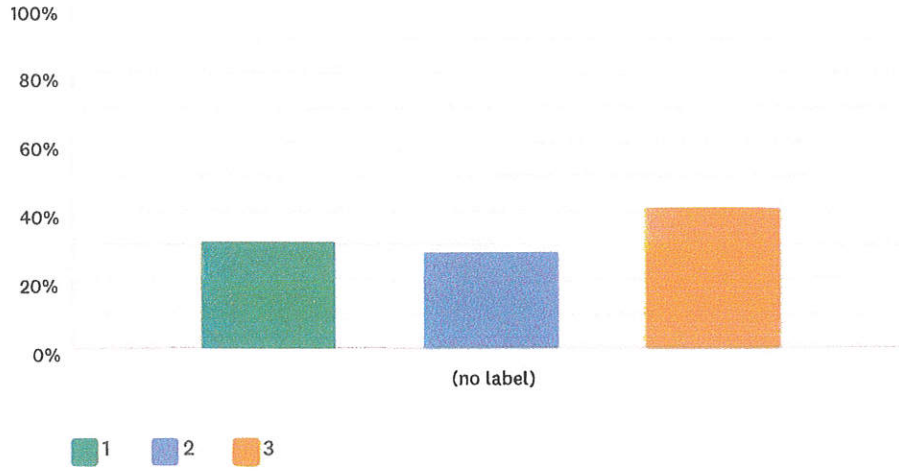

First Baptist Church Survey

Game Room (Sport Court)

Answered: 2,303 Skipped: 486

	1	2	3	TOTAL
Badminton	33.94% 744	31.25% 685	34.81% 763	2,192
Basketball	47.05% 997	27.61% 585	25.34% 537	2,119
Hockey	70.25% 1,431	17.67% 360	12.08% 246	2,037
Volleyball	35.77% 784	32.44% 711	31.80% 697	2,192

First Baptist Church Survey

Kitchen Area

Answered: 2,452 Skipped: 337

	1	2	3	TOTAL	WEIGHTED AVERAGE
(no label)	13.58% 333	21.13% 518	65.29% 1,601	2,452	0.00

First Baptist Church Survey

Internet Library

Answered: 2,291 Skipped: 498