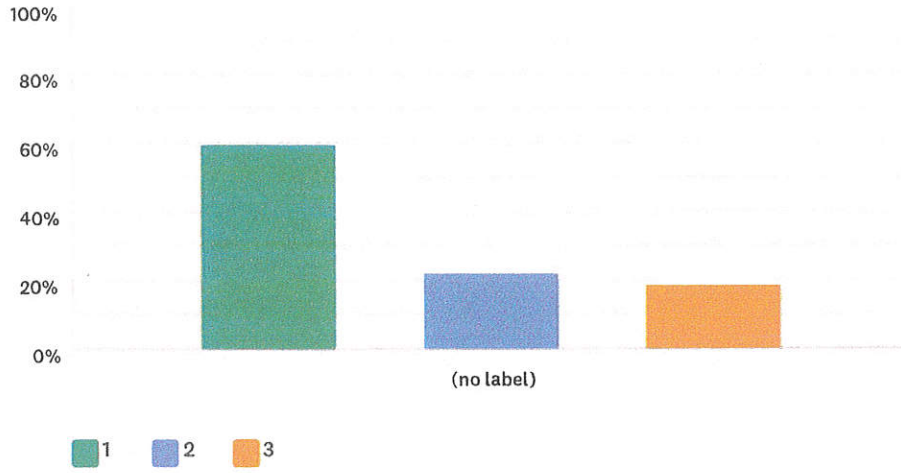

Answered: 2,439 Skipped: 350

	1	2	3	TOTAL	WEIGHTED AVERAGE
(no label)	11.77% 287	16.40% 400	71.83% 1,752	2,439	0.00

First Baptist Church Survey

Exercise Equipment

Answered: 2,386 Skipped: 403

	1	2	3	TOTAL	WEIGHTED AVERAGE
(no label)	16.18% 386	22.21% 530	61.61% 1,470	2,386	0.00

First Baptist Church Survey

Golf

Answered: 2,439 Skipped: 350

	1	2	3	TOTAL
Pitch 'N' Play	21.67% 499	18.15% 418	60.18% 1,386	2,303
Putt 'N' Play	16.36% 381	15.76% 367	67.88% 1,581	2,329

First Baptist Church Survey

RC Car Track

Answered: 2,156 Skipped: 633

	1	2	3	TOTAL	WEIGHTED AVERAGE
(no label)	59.37% 1,280	21.89% 472	18.74% 404	2,156	0.00

First Baptist Church Survey

Fire Pit

Answered: 2,286 Skipped: 503

	1	2	3	TOTAL	WEIGHTED AVERAGE
(no label)	37.23% 851	26.03% 595	36.75% 840	2,286	0.00