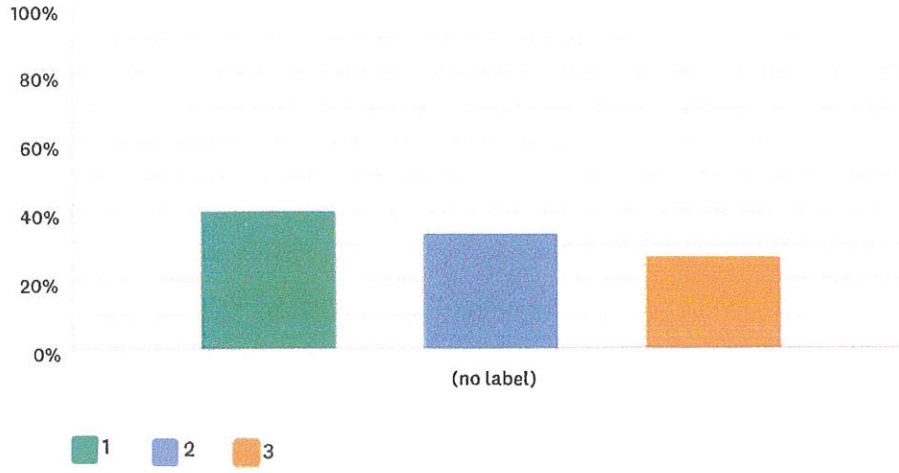

First Baptist Church Survey

Puzzle/Reading Room

Answered: 2,256 Skipped: 533

	1	2	3	TOTAL	WEIGHTED AVERAGE
(no label)	39.94% 901	33.64% 759	26.42% 596	2,256	0.00