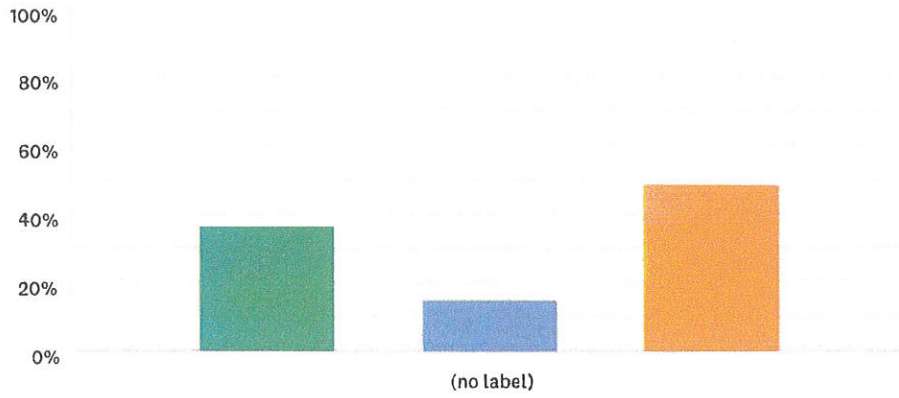

First Baptist Church Survey

Indoor Pool

Answered: 2,366 Skipped: 423

	1	2	3	TOTAL	WEIGHTED AVERAGE
(no label)	28.28%	13.95%	57.78%	2,366	0.00
	669	330	1,367		

First Baptist Church Survey

Jacuzzi Hot Tub

Answered: 2,350 Skipped: 439

1 2 3

	1	2	3	TOTAL	WEIGHTED AVERAGE
(no label)	36.43% 856	15.19% 357	48.38% 1,137	2,350	0.00

First Baptist Church Survey

Children's Splash Park

Answered: 2,244 Skipped: 545

1 2 3

	1	2	3	TOTAL	WEIGHTED AVERAGE
(no label)	60.38% 1,355	17.42% 391	22.19% 498	2,244	0.00